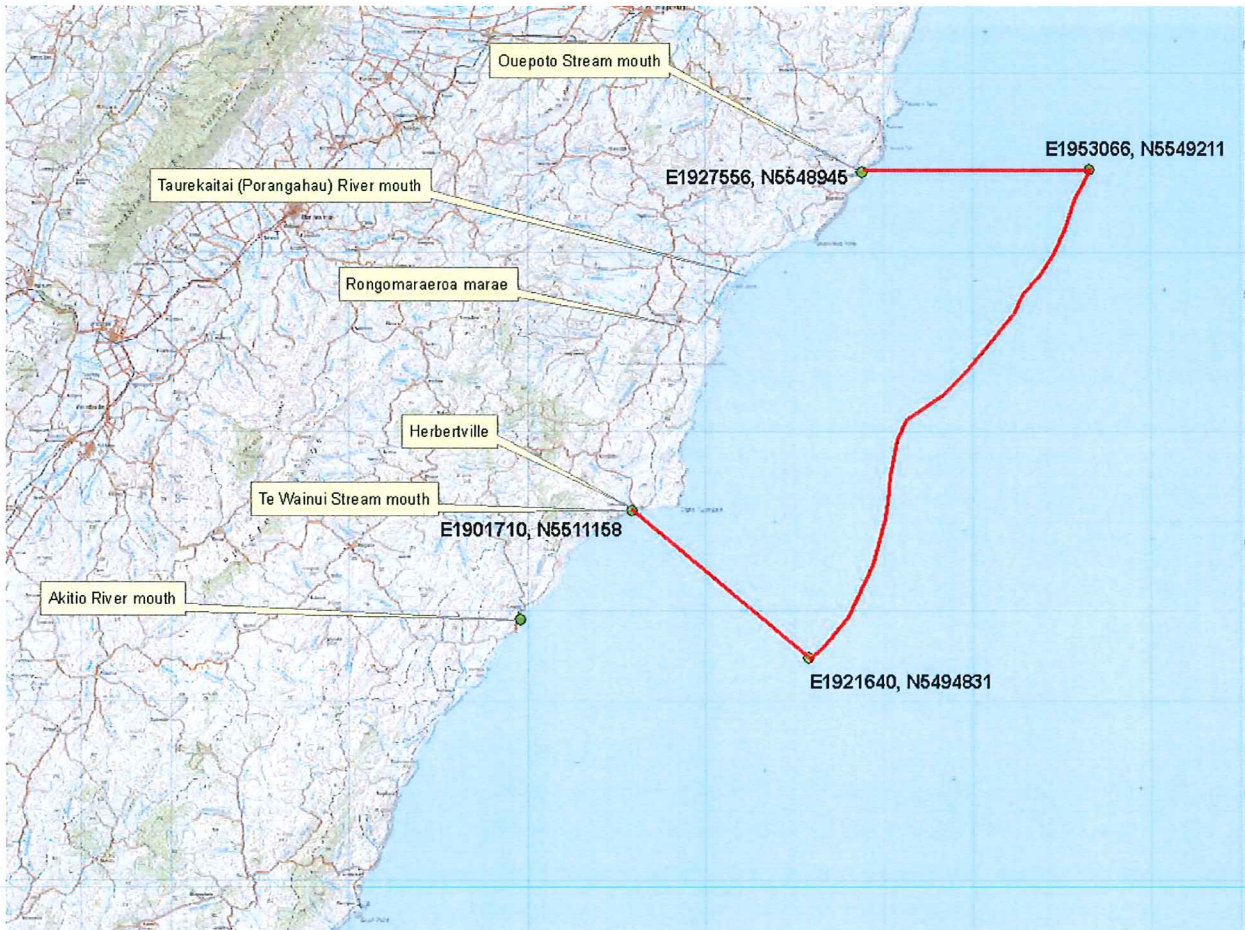

Appendix 1: Maps

Map 1: Coast-line for Ngāti Kere Customary Marine Title application (coordinates shown in NZTM)

Map 2: Coast-line for the Ngāti Kere Ngāti Protected Customary Rights application
(coordinates shown in NZTM)