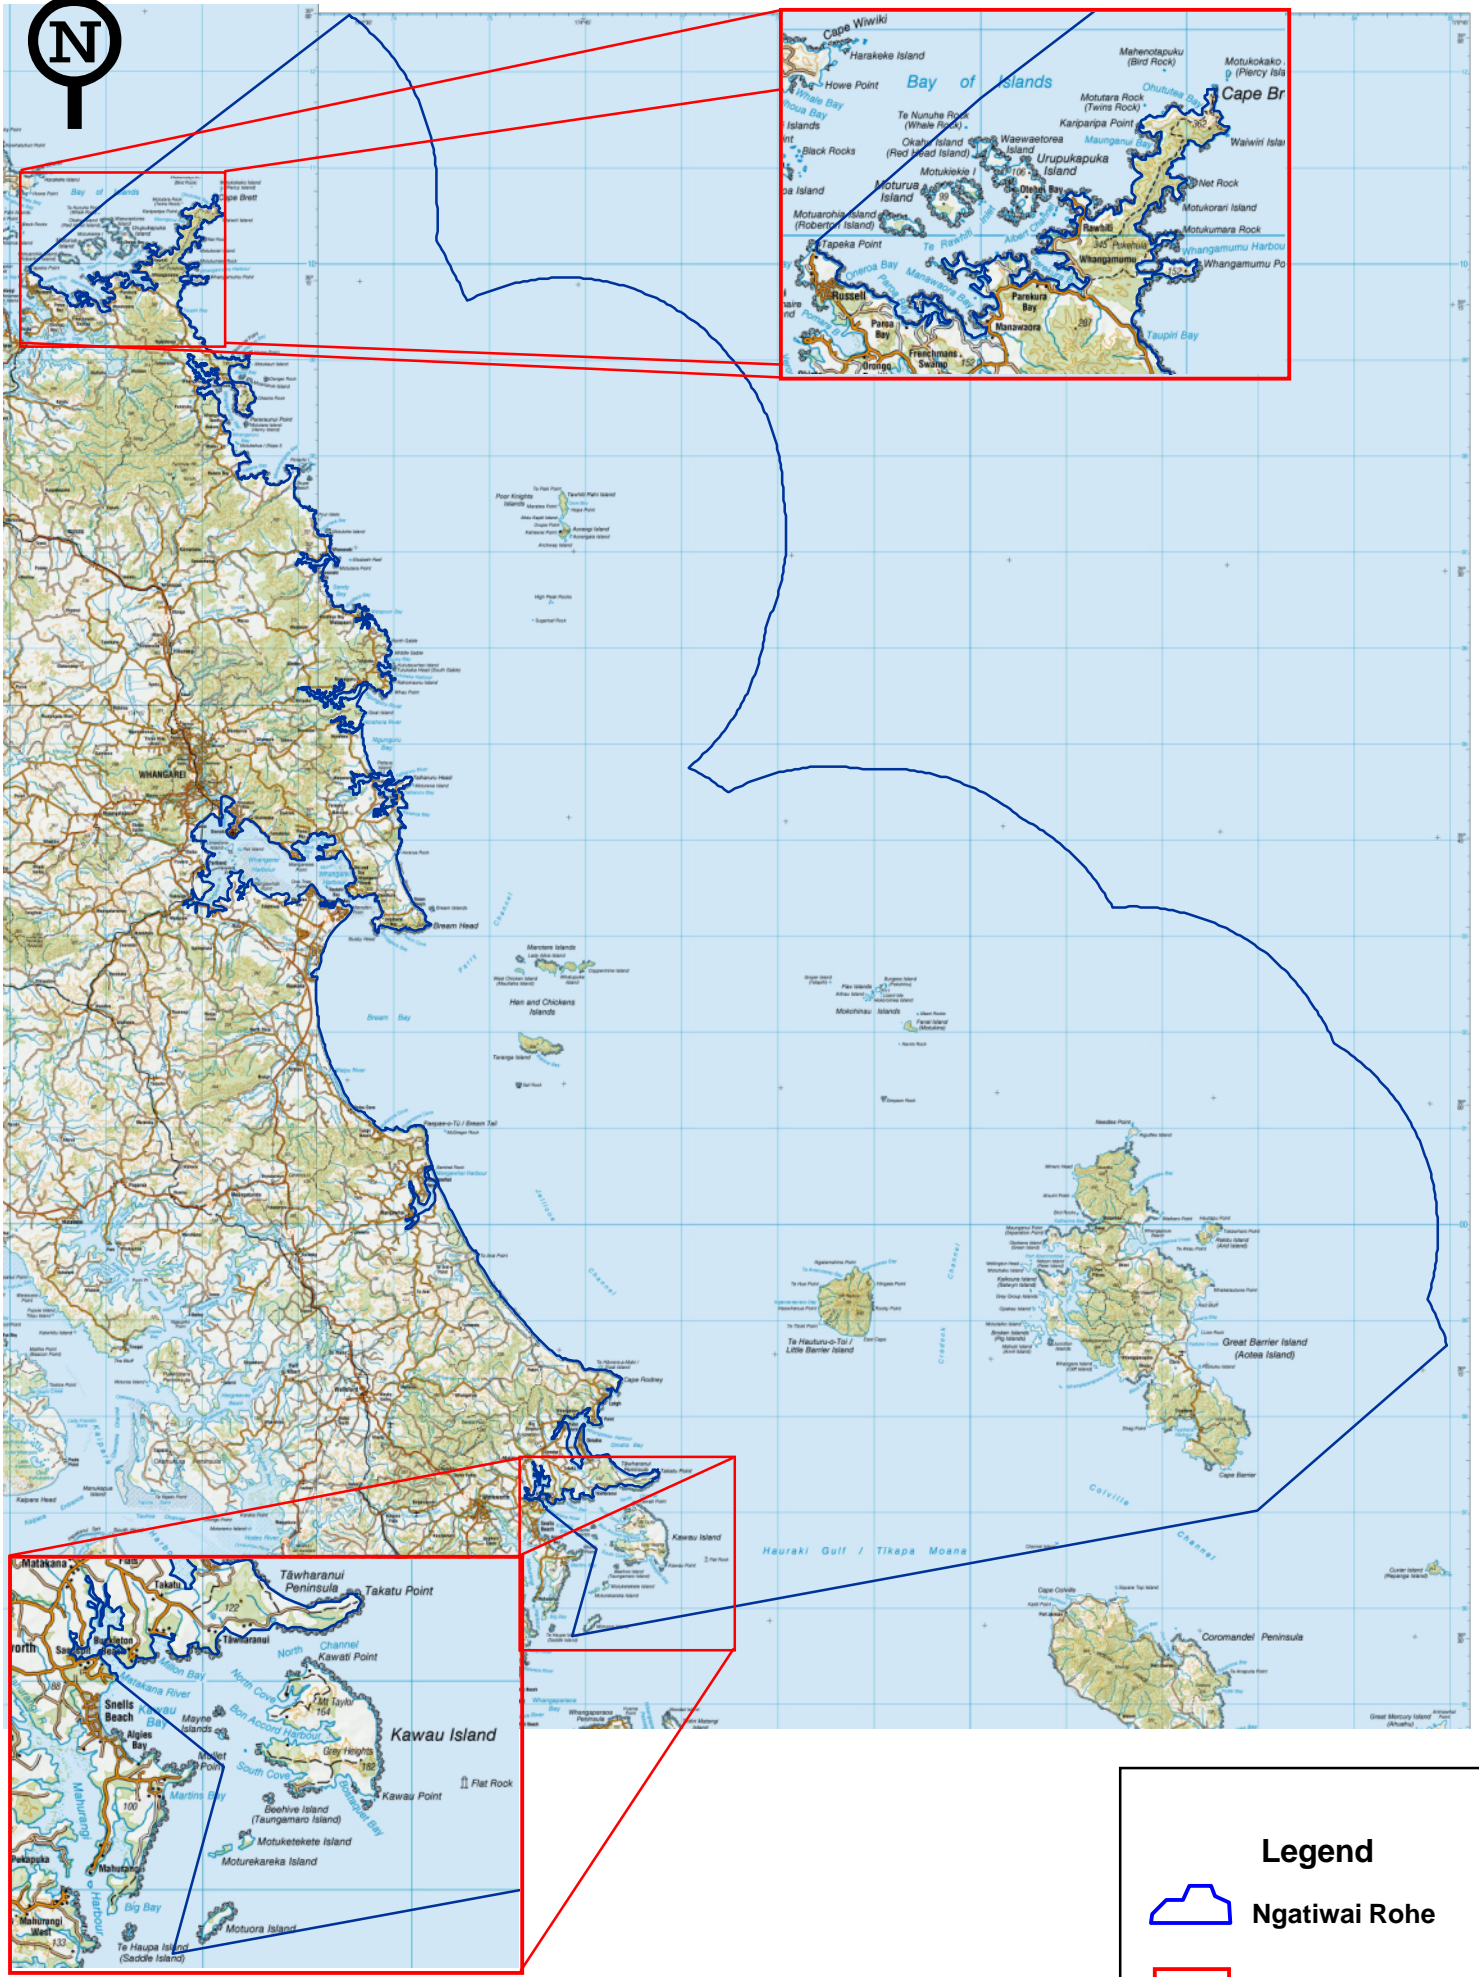

Ngatiwai MACAA Map

Legend

-  Ngatiwai Rohe
-  Detail box

Sourced from Topo250 Map series.
Crown Copyright Reserved