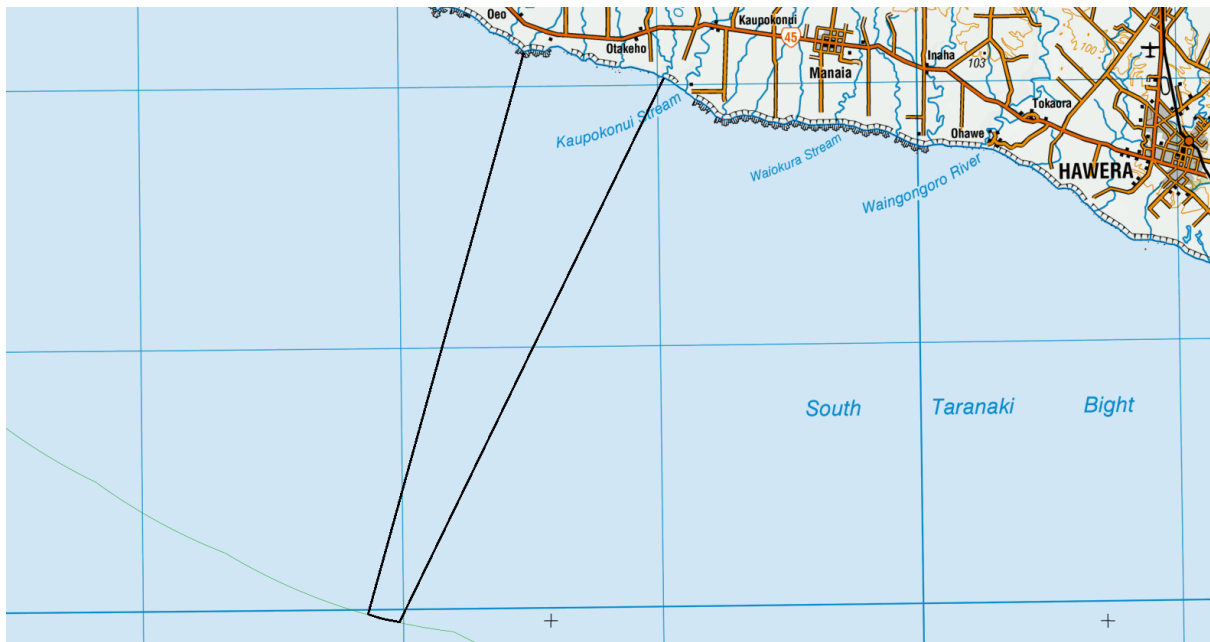

Ngāti Hāua application area (CIV-2017-485-293)

12 nautical miles out from the mouth of Rāoa/Rawa Stream to the northwest, and from the mouth of Ōtakeho Stream to the southeast.