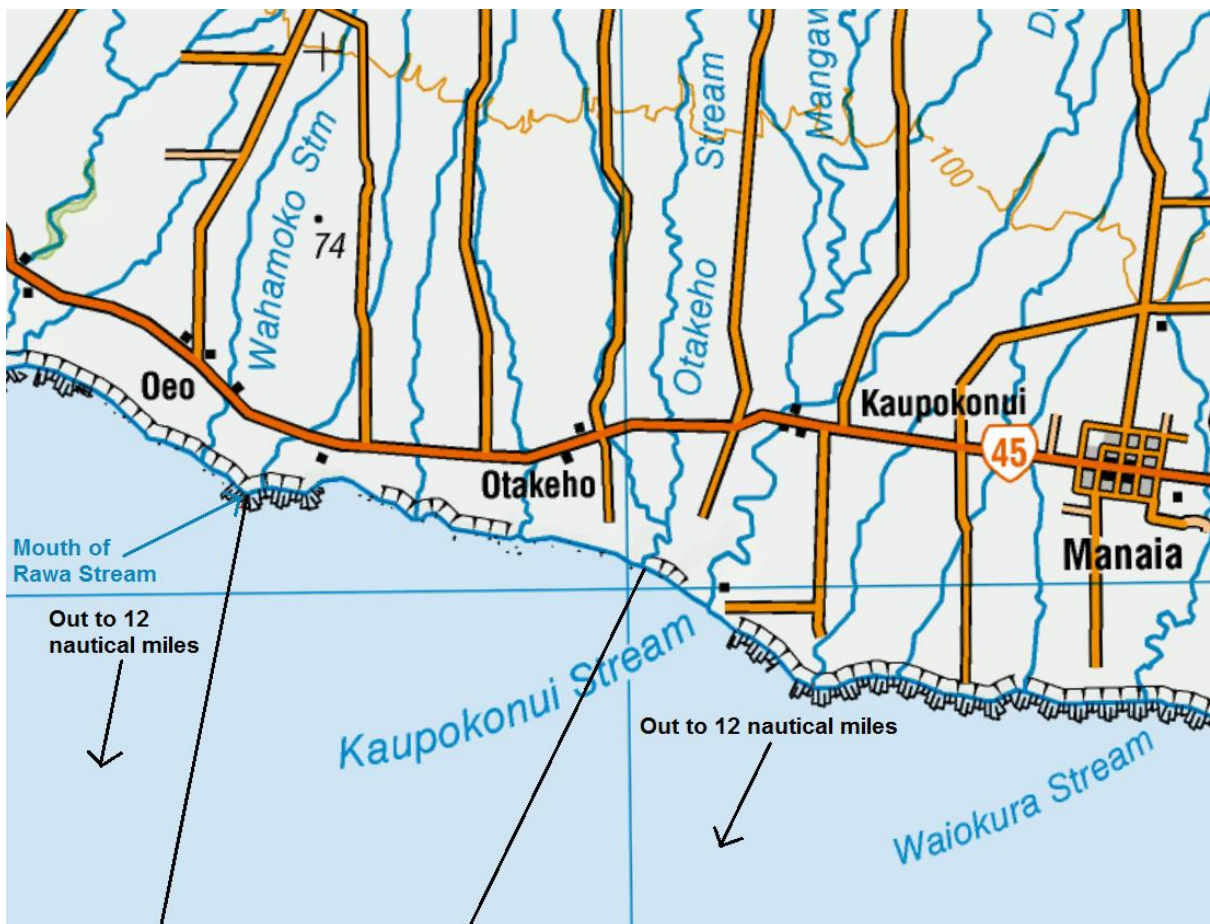

Ngāti Hāua application area (CIV-2017-485-293)

12 nautical miles out from the mouth of Rāoa/Rawa Stream to the northwest, and from the mouth of Ōtakeho Stream to the southeast.